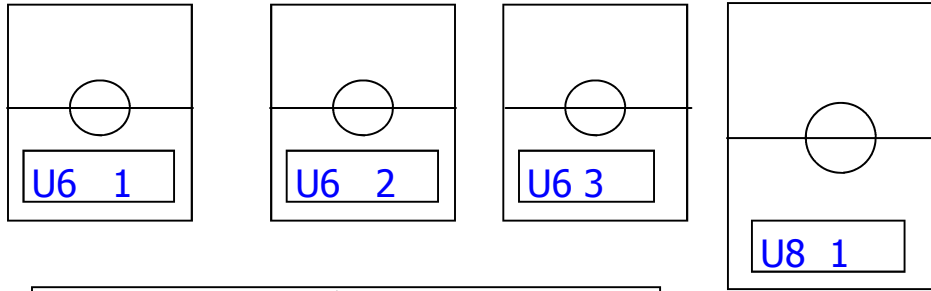

Western United Soccer Club
Pleasant Grove
Practice & Game Field Layout

Play Ground

Parking

Van Garage

U12 1

P

Shed

Angle Parking

Parking

Soft Ball Field & Parking
No Soccer Parking Please

← To Oakdale Road

PLEASANT GROVE ROAD

To Hwy 16 →